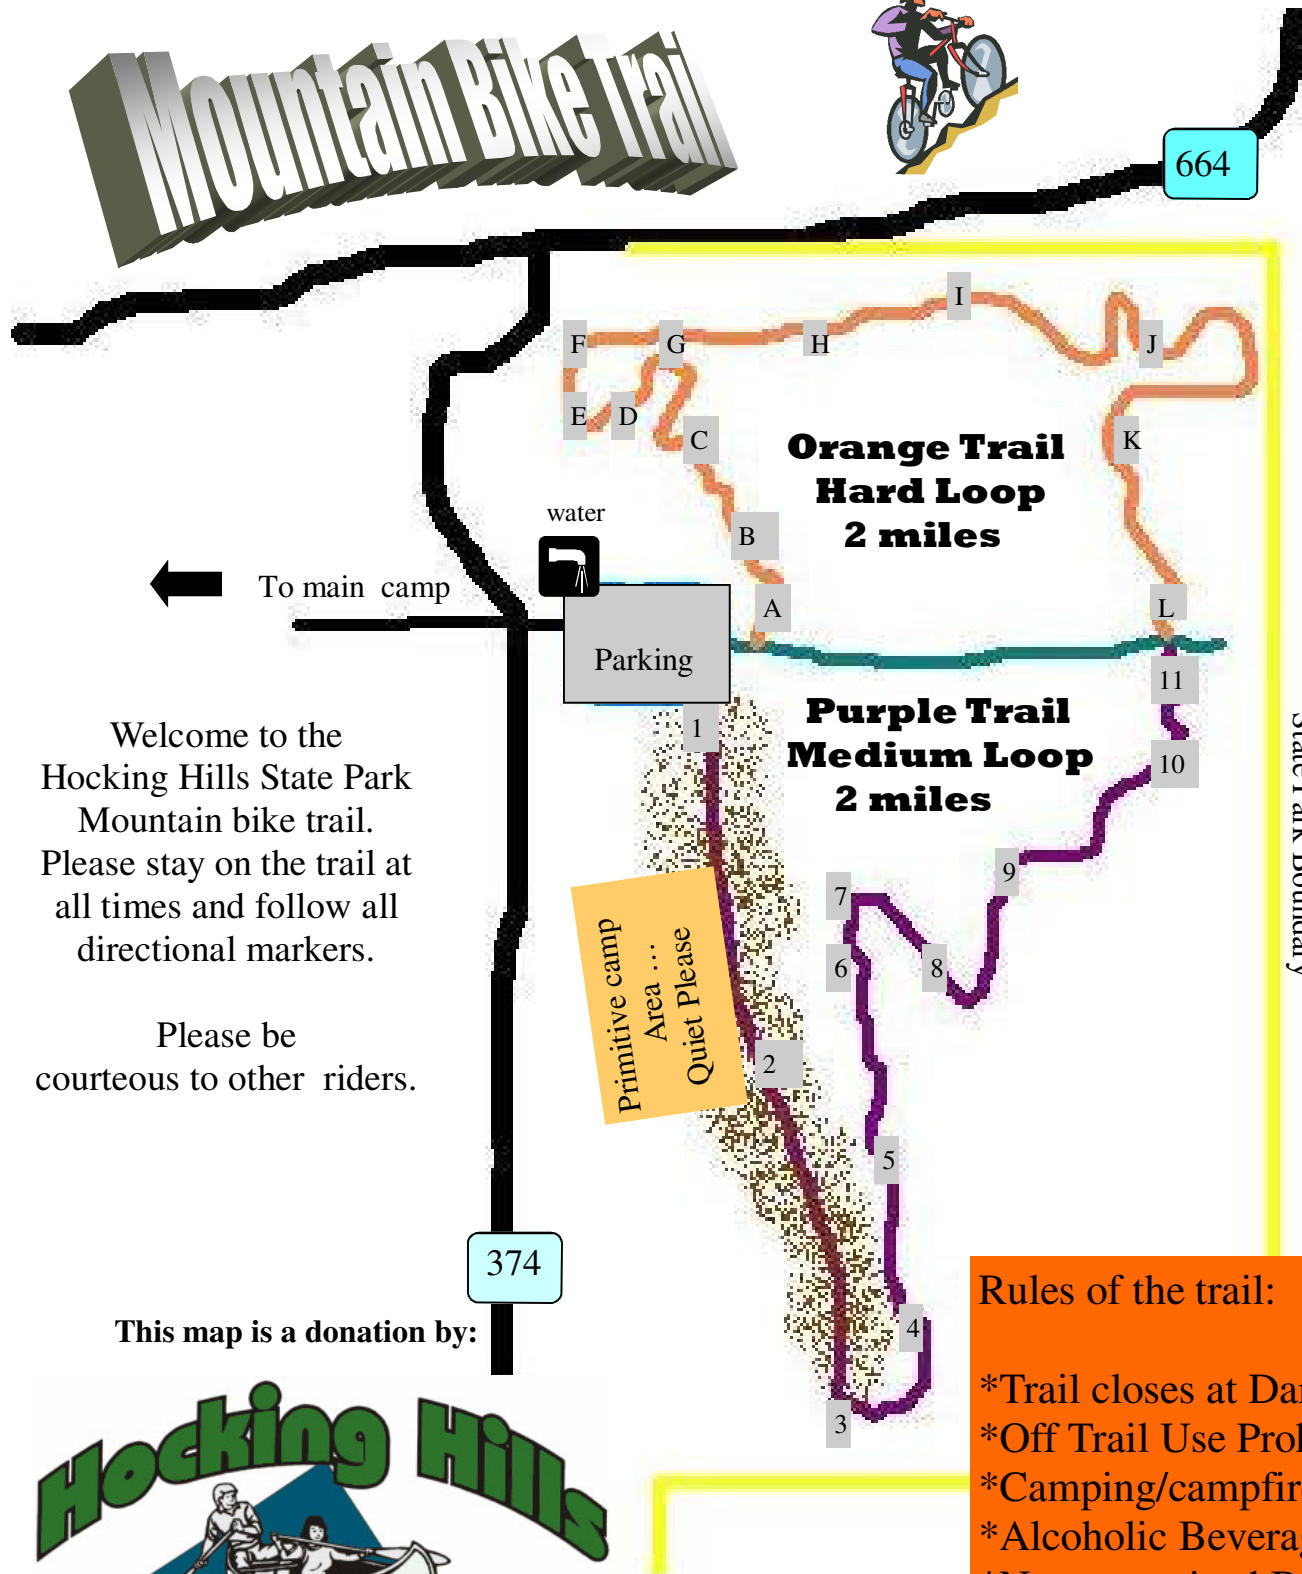

Hocking Hills State Park

Mountain Bike Trail

664

To main camp

water

Parking

**Orange Trail
Hard Loop
2 miles**

**Purple Trail
Medium Loop
2 miles**

State Park Boundary

Primitive camp
Area ...
Quiet Please

374

Welcome to the Hocking Hills State Park Mountain bike trail. Please stay on the trail at all times and follow all directional markers.

Please be courteous to other riders.

This map is a donation by:

1-800-634-6820
www.hockingriver.com

- Rules of the trail:
- *Trail closes at Dark
 - *Off Trail Use Prohibited
 - *Camping/campfires Prohibited
 - *Alcoholic Beverages Prohibited
 - *Non-motorized Bicycles Only
 - *Bikers have right-of-way
 - *Carry out trash

Located 1/4 mile off U.S. 33 beside Arby's