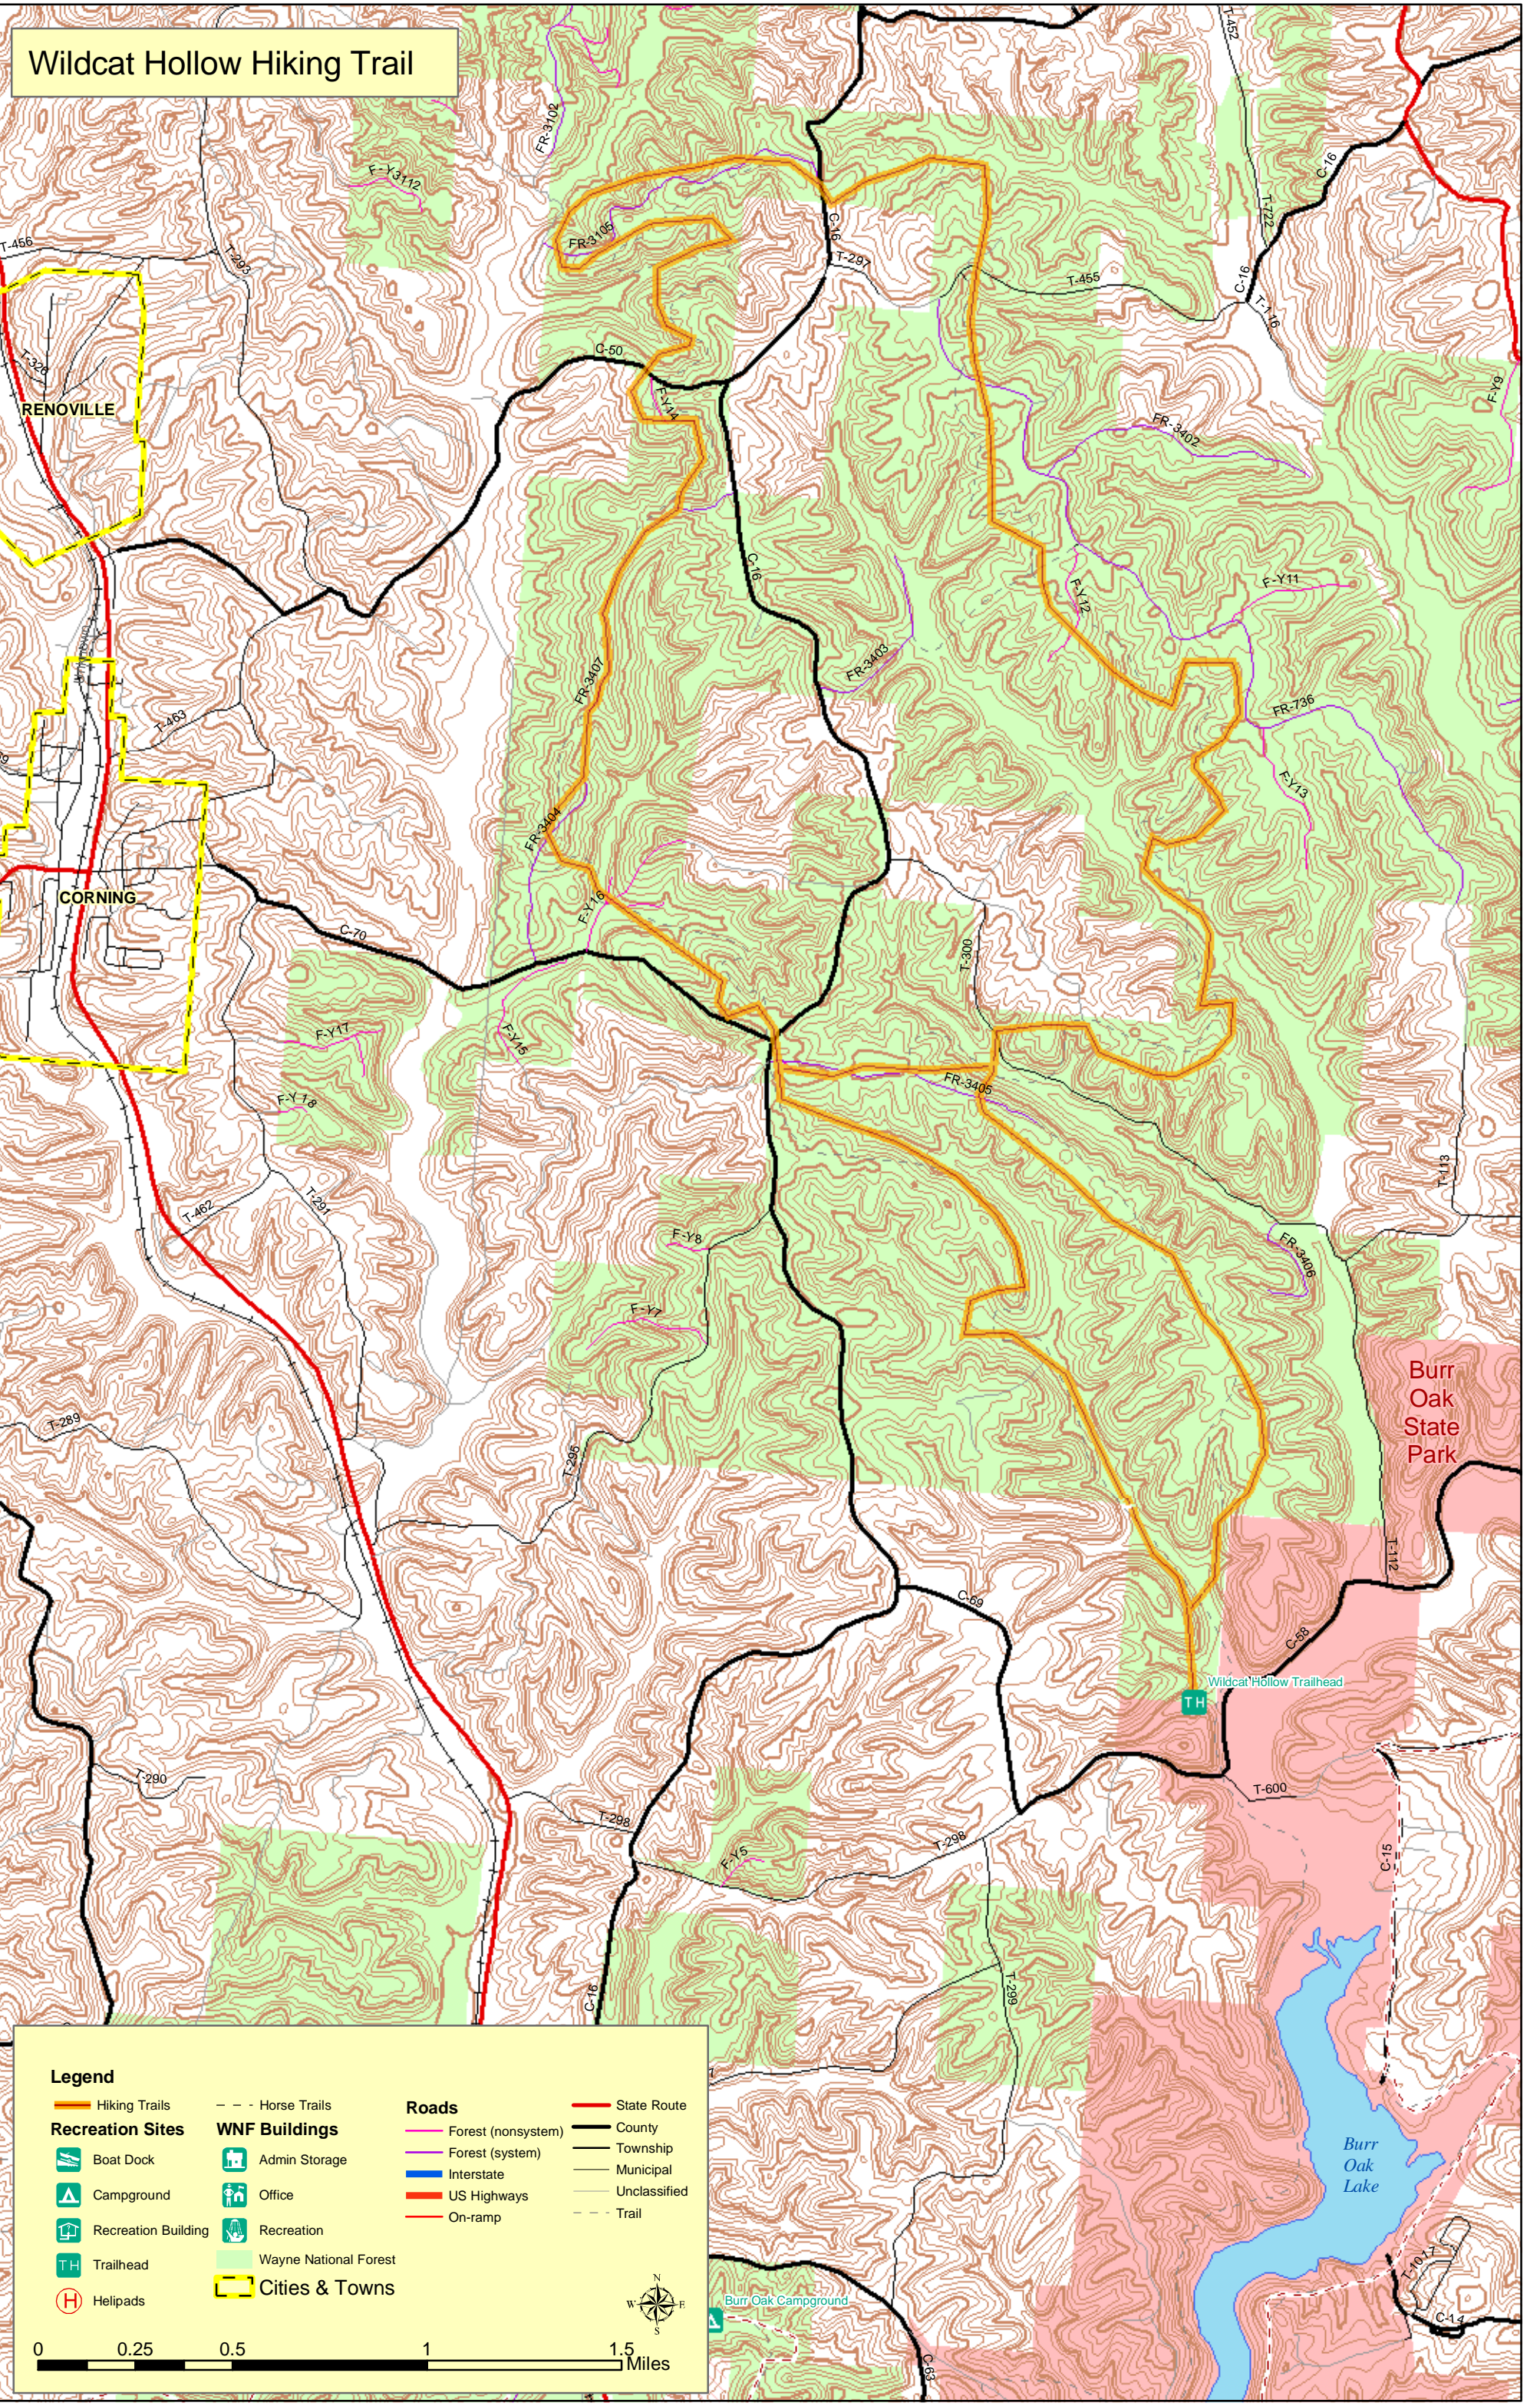

Wildcat Hollow Hiking Trail

Legend

Hiking Trails	Horse Trails	Roads	State Route
Recreation Sites	WNF Buildings	Forest (nonsystem)	County
Boat Dock	Admin Storage	Forest (system)	Township
Campground	Office	Interstate	Municipal
Recreation Building	Recreation	US Highways	Unclassified
Trailhead	Wayne National Forest	On-ramp	Trail
Helipads	Cities & Towns		

0 0.25 0.5 1 1.5 Miles

Burr Oak State Park

Wildcat Hollow Trailhead

Burr Oak Campground

Burr Oak Lake