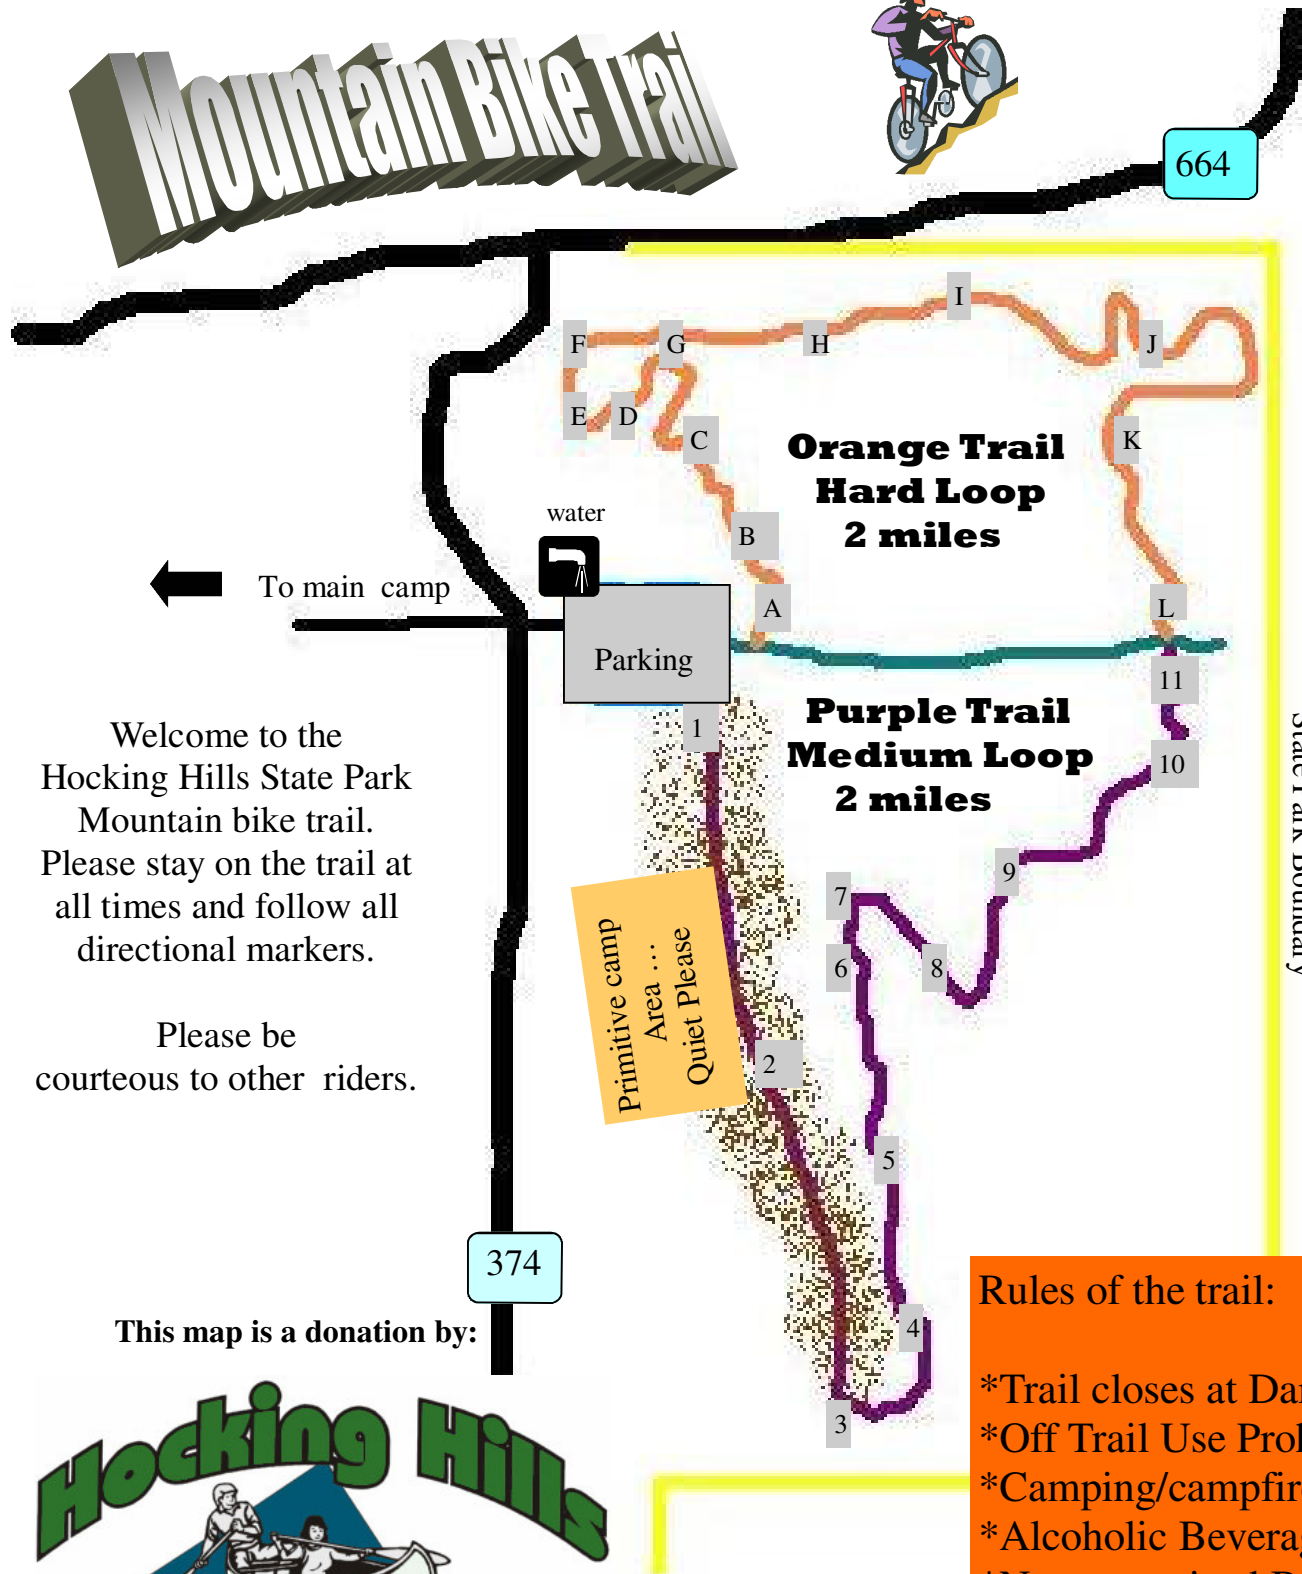

# Hocking Hills State Park

## Mountain Bike Trail

664

To main camp

water

Parking

**Orange Trail  
Hard Loop  
2 miles**

**Purple Trail  
Medium Loop  
2 miles**

State Park Boundary

This map is a donation by:

1-800-634-6820  
www.hockingriver.com

- Rules of the trail:**
- \*Trail closes at Dark
  - \*Off Trail Use Prohibited
  - \*Camping/campfires Prohibited
  - \*Alcoholic Beverages Prohibited
  - \*Non-motorized Bicycles Only
  - \*Bikers have right-of-way
  - \*Carry out trash

Located 1/4 mile off U.S. 33 beside Arby's